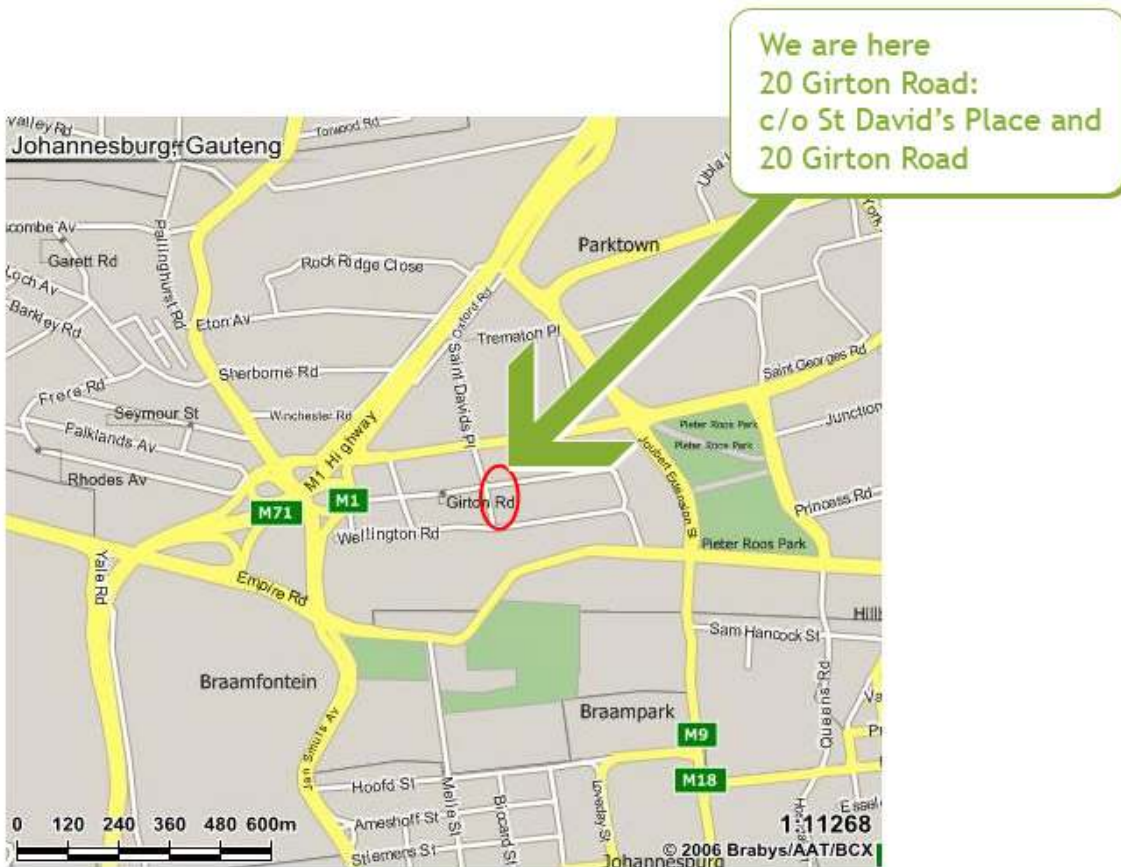

### Directions to Khanya-icdd Gauteng Office North Park, 20 Girton Road, Parktown

#### From Johannesburg, Central Business District:

1. Go north on Jan Smuts Avenue.
2. After Wits University, cross Empire Road.
3. Go over the M1 highway.
4. At the traffic lights, turn right into Andrew's Road.
5. At the next set of traffic lights, turn right into St. David's Place and then take the first left into Girton Road
6. Northpark is at the corner of St. Davids Place and Girton Road on your lefthand side

#### From Pretoria:

1. From the M1 South, Take the St. Andrew's Road, Parktown offramp.

2. At the stop street, turn right into St Andrew's Road.
3. At the next set of traffic lights, turn right into St. David's Place and then take the first left into Girton Road
4. Northpark (red face-brick building) is at the corner of St. David's Place and Girton Road on your left hand side

**From the North along Jan Smuts Avenue**

1. Follow Jan Smuts to Johannesburg Central Business District.
2. Pass the Zoo on the left hand side.
3. Continue along Jan Smuts past The Valley Road, Eton Road, Sherborne Road and Winchester Road all on the left hand side
4. At the traffic lights just after Winchester Road, turn left into Andrew's Road.
5. At the next set of traffic lights, turn right into St. David's Place and then take the first left into Girton Road
6. Northpark is at the corner of St. Davids Place and Girton Road on your lefthand side